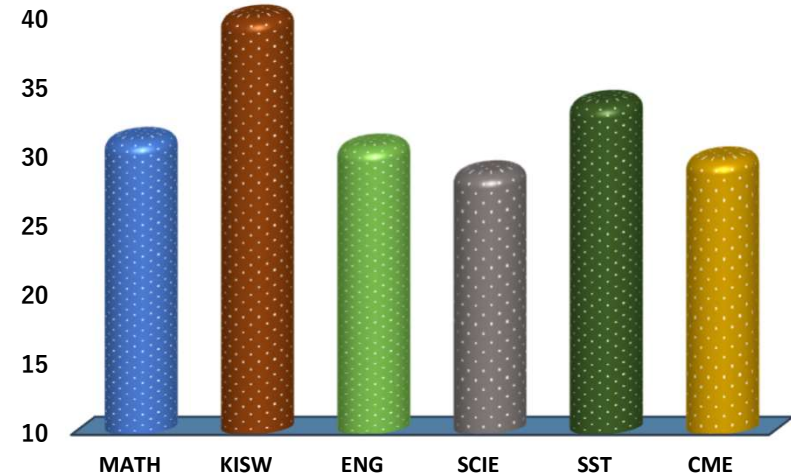

IMAM SHAFII

REGION: MARA

SCHOOL AVERAGE

32.5

DISTRICT: MUSOMA

SUBJECT AND GRADE PERFORMANCE ANALYSIS

SUBJECT RANKING

KISWAHILI	40.6	81%	1
SOCIAL STUDIES	33.9	68%	2
MATHEMATICS	31.2	62%	3
ENGLISH	30.7	61%	4
CIVIC AND MORAL EDUCATION	29.8	60%	5
SCIENCE	28.8	58%	6

SUBJECT GRADE ANALYSIS

SUBJECT/GRADE	A	B	C	D	E
MATHEMATICS	4	12	10	1	0
KISWAHILI	16	10	1	0	0
ENGLISH	1	13	11	2	0
SCIENCE	2	6	17	2	0
SOCIAL STUDIES	6	14	7	0	0
CIVIC AND MORAL	0	13	12	2	0

OVERALL GRADE ANALYSIS

A	2	27	7%
B	19		70%
C	5		19%
D	1		4%
E	0		0%

CHART SUBJECT ANALYSIS

BOYS VS GIRLS PERFORMANCE

	SAT		SAT	27
	11		16	
	65%		65%	

REGISTERED	27	100%
SEATED	27	100%
ABSENTEES	0	0%
PASSED	26	96%
FAILED	1	4%